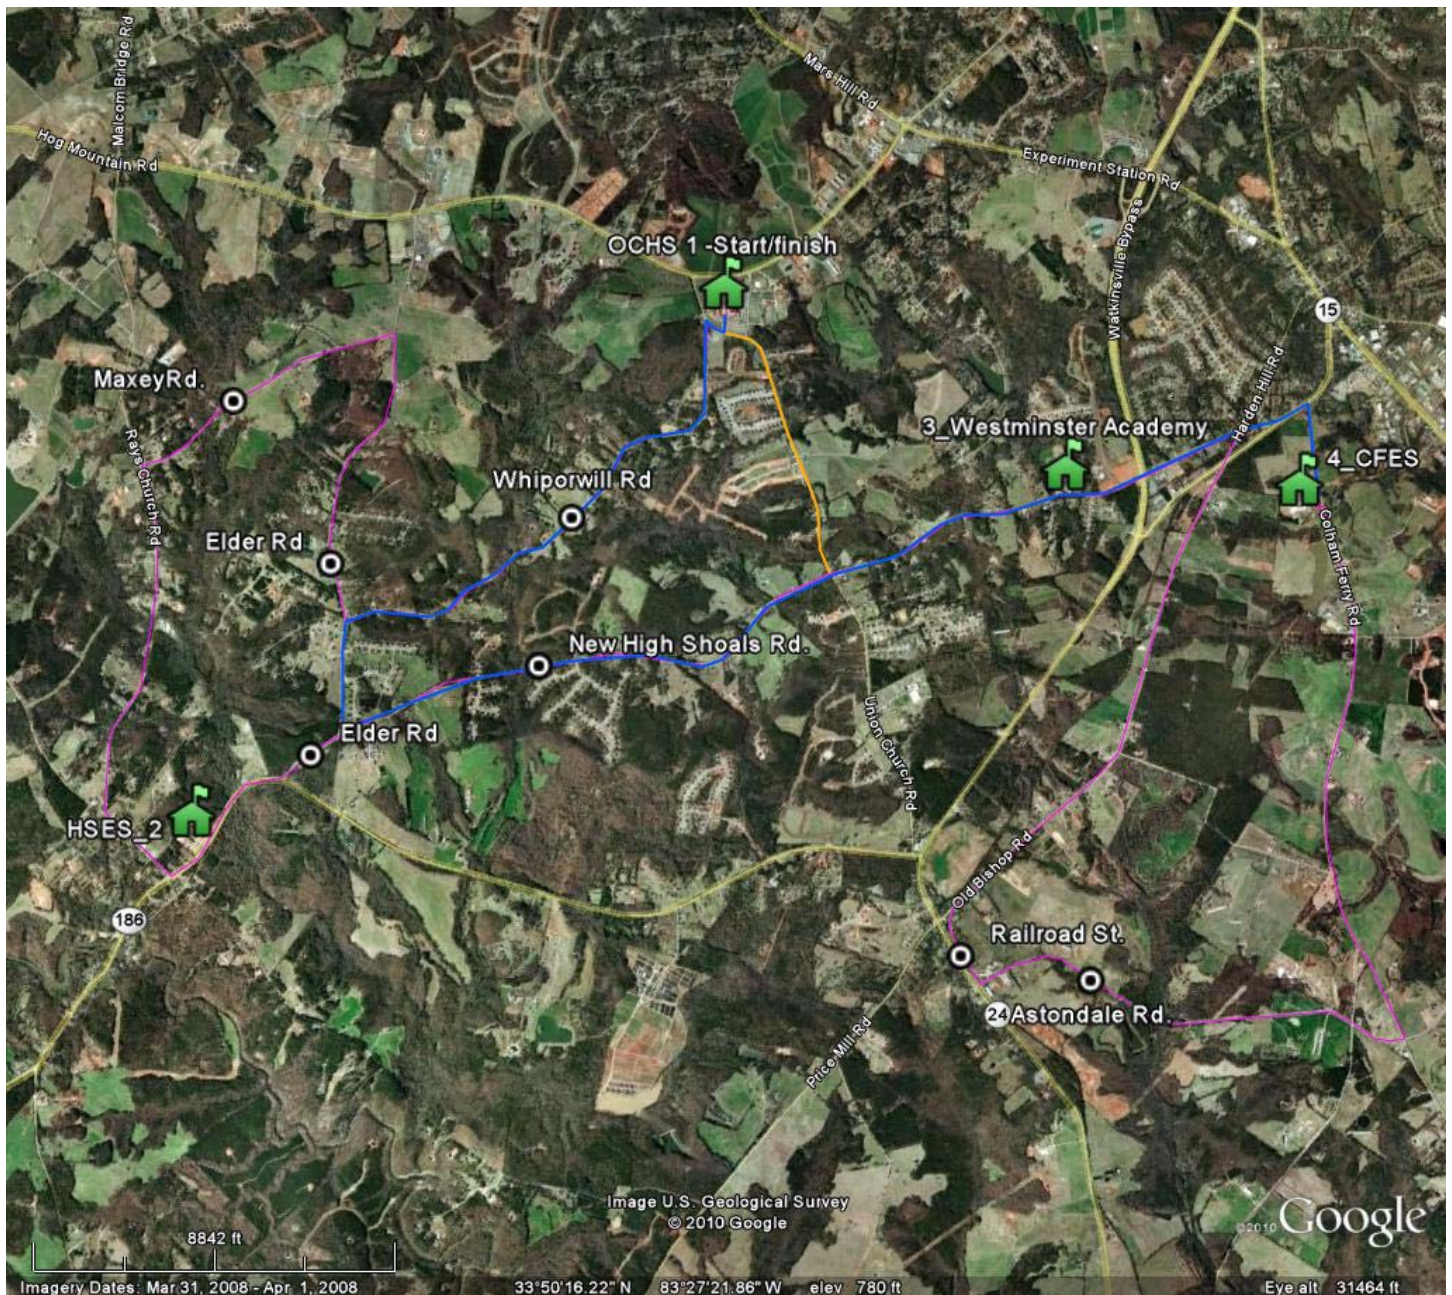

OCONEE 4 SCHOOLS RIDE

Purple = outgoing route; Blue = return route 30 mile; Orange = return 26 mile

Start out at **Oconee High School #1** (in the parking lot on Union Church Rd.). Head southwest on Whiporwill Rd., turn right to head north on Elder Rd. Take a left turn on Maxey Rd. (just before you reach Herman C. Michael Park). Turn right and head south on Rays Church Rd. through North High Shoals. Turn left on 186/High Shoals Rd. pass **HSES #2** and take a left on Elder Rd. From Elder, veer right onto New High Shoals Rd. pass **Westminster Academy #3**. Cross 441 at the traffic light and take a hard right onto Old Bishop Rd. Travel south to Bishop and turn left on Railroad St. When Railroad St. ends, turn right onto Astondale. At the intersection with Colham Ferry Rd. turn left and travel Past **CFES #4**. On the outskirts of Watkinsville turn left onto SR15 (Macon Hwy) and then quickly veer right onto New High Shoals Rd. Take New High Shoals Rd. all the way back to (Union Church Rd. 26 mile Orange), or continue on to Elder Rd. (30 mile Blue). Turn Right on Elder, then turn right on Whiporwill back to the OCHS parking lot.